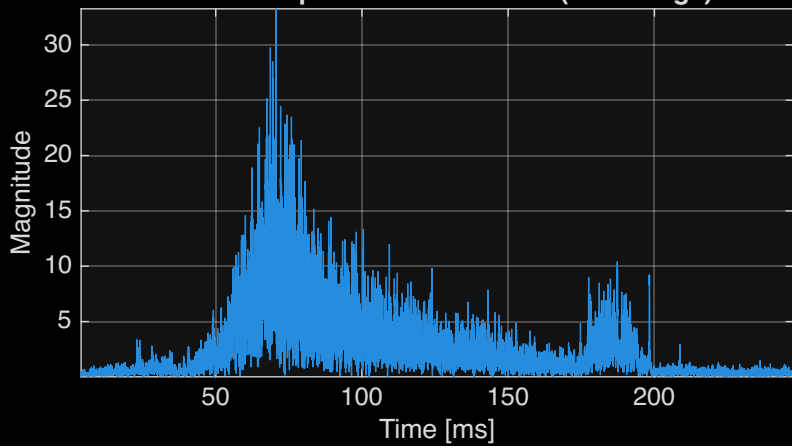

Raw Data - Channel 1 (Full Range)

Raw Data - Channel 1 (Zoomed)

Pulse Compressed - Channel 1 (Full Range)

Pulse Compressed - Channel 1 (Zoomed)