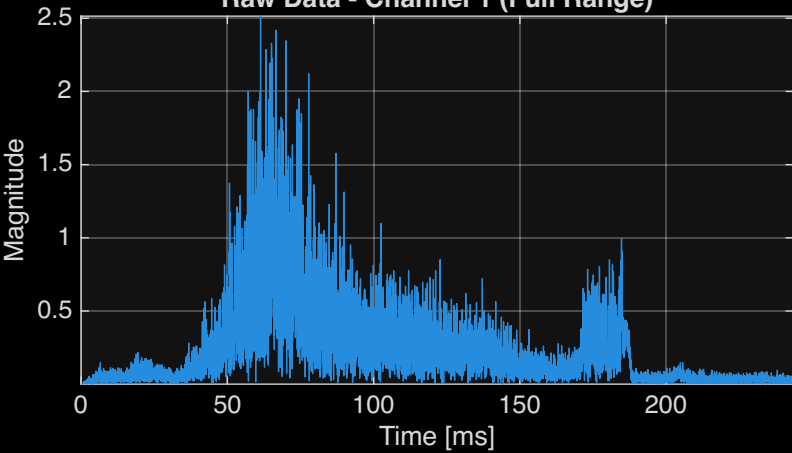

Raw Data - Channel 1 (Full Range)

Raw Data - Channel 1 (Zoomed)

Pulse Compressed - Channel 1 (Full Range)

Pulse Compressed - Channel 1 (Zoomed)