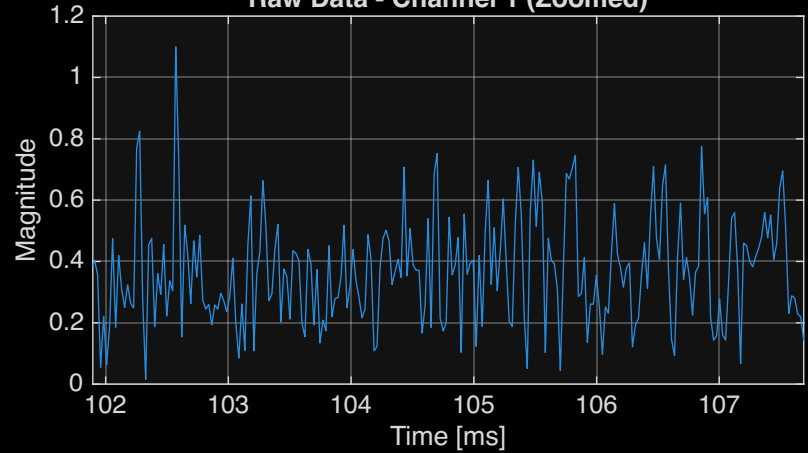

Raw Data - Channel 1 (Full Range)

Raw Data - Channel 1 (Zoomed)

Pulse Compressed - Channel 1 (Full Range)

Pulse Compressed - Channel 1 (Zoomed)